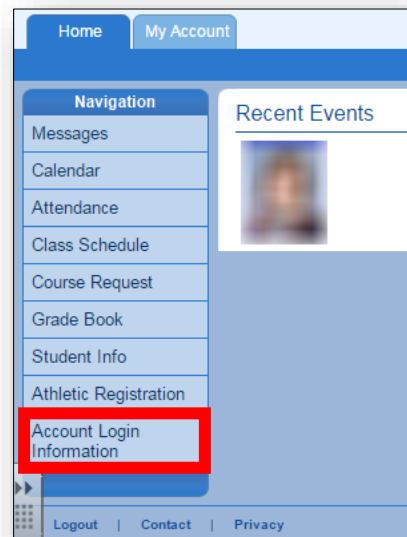

# Finding Student Office 365 Login Information

These directions explain how students can find and view their login information for Office 365.

1. **Log into StudentVUE** account using a **web browser**.

<https://studentvue.cobbk12.org/>

2. Click on **Account Login Information**.

3. Students will click on **Account Login Information** below their picture.

4. Student O365 username information will be displayed.