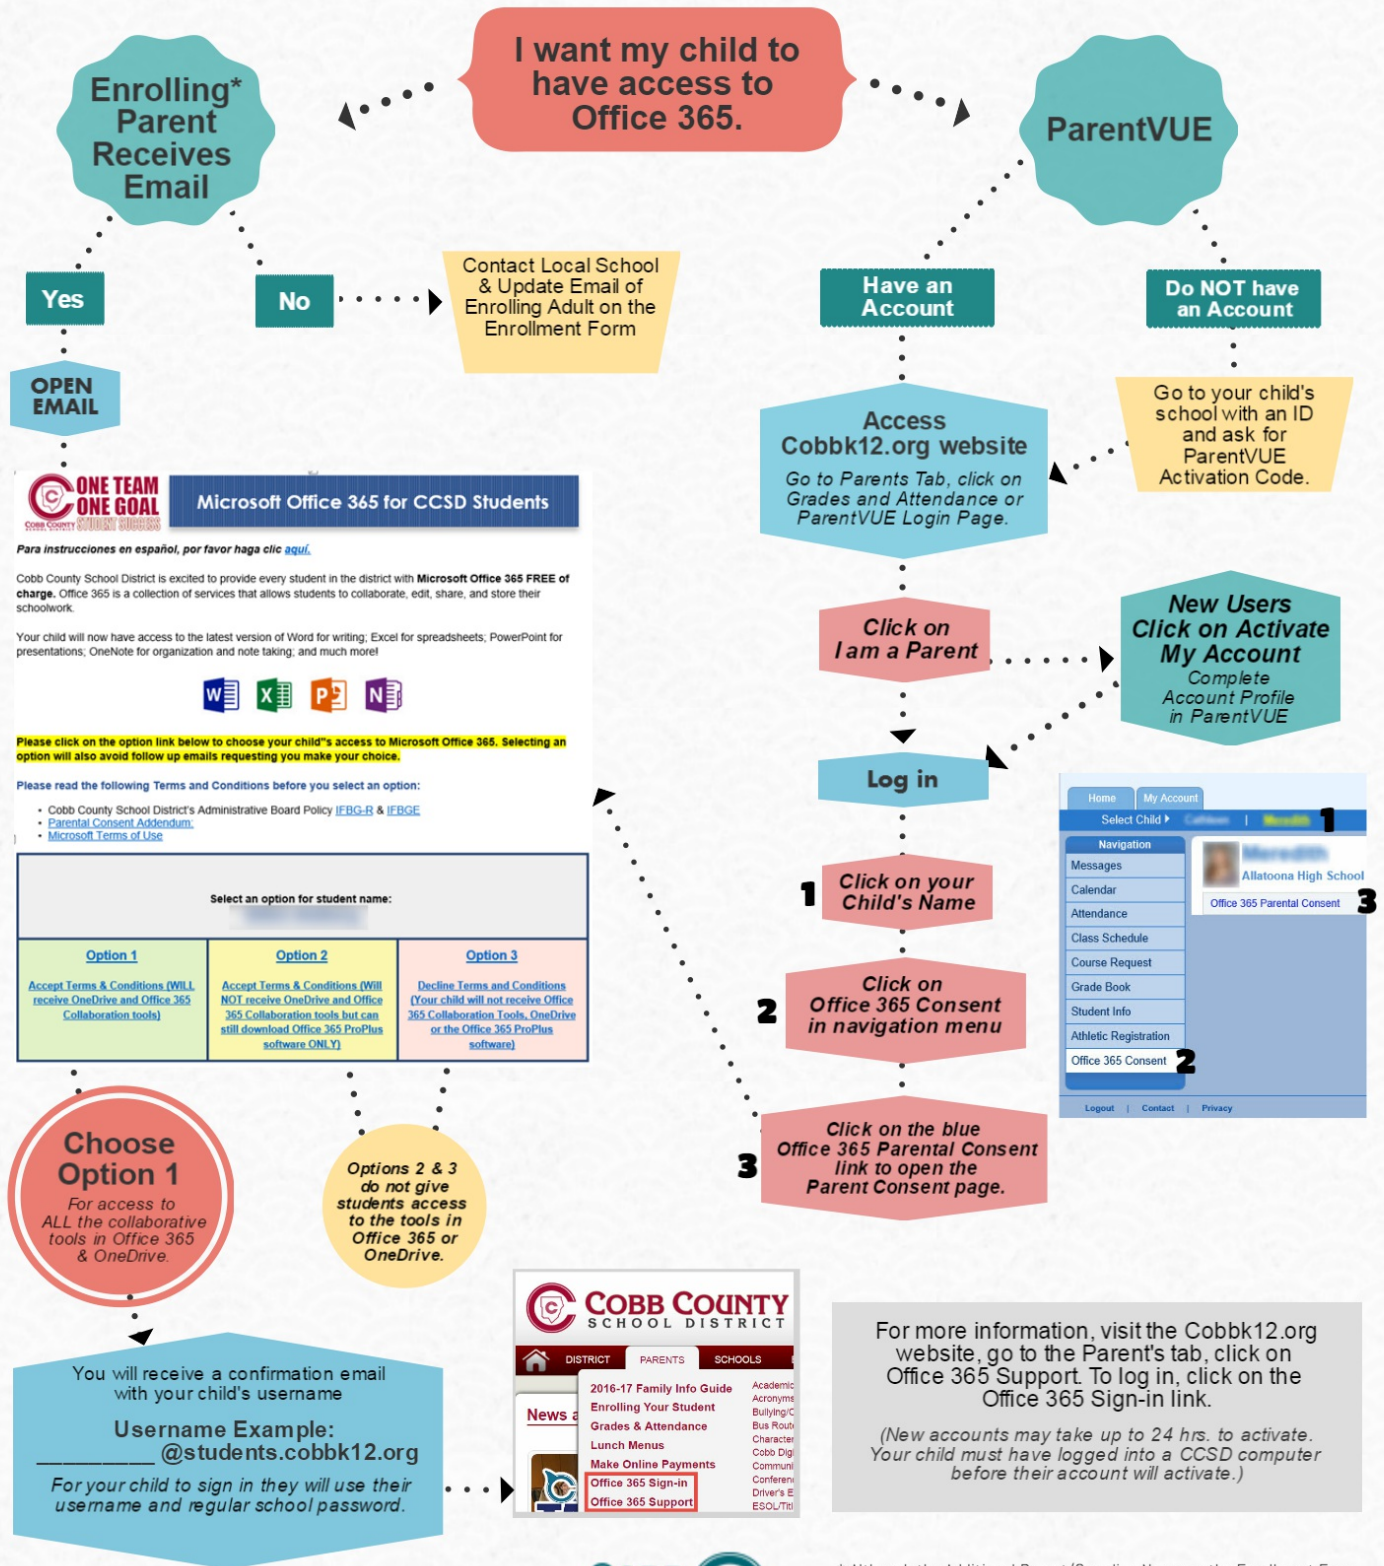

Office 365 Parent Consent

Now there are 2 ways to sign up your child for O365!

CCSD InTech

* Although the Additional Parent/Guardian Name on the Enrollment Form may have an email address listed, the Enrolling Adult is the ONLY one who can give consent via email or ParentVUE for Office 365.