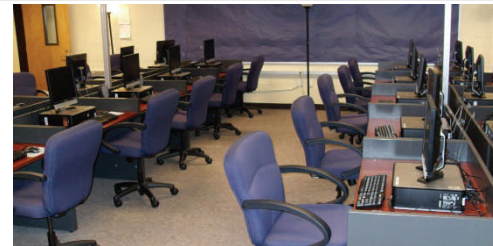

Directions from Central Office:

Head west on Glover St. SE, toward Manget Street SE.

Turn right at Atlanta St SE.

Turn left on to GA-120/GA-5/S Park Square NE

Continue on to Whitlock Road.

Continue on to Dallas Highway

Turn left at GA-176/Lost Mountain Rd

Turn right at Corner Rd

Destination will be on the left.