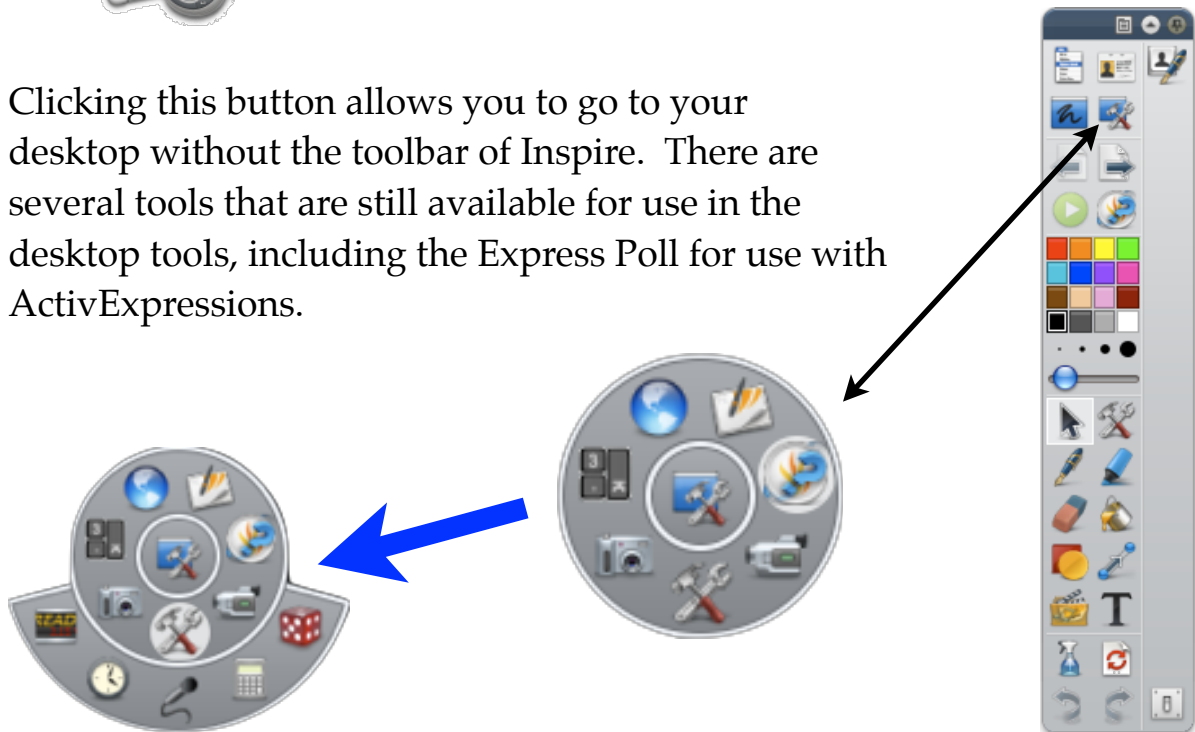

Desktop Tools

Clicking this button allows you to go to your desktop without the toolbar of Inspire. There are several tools that are still available for use in the desktop tools, including the Express Poll for use with ActivExpressions.