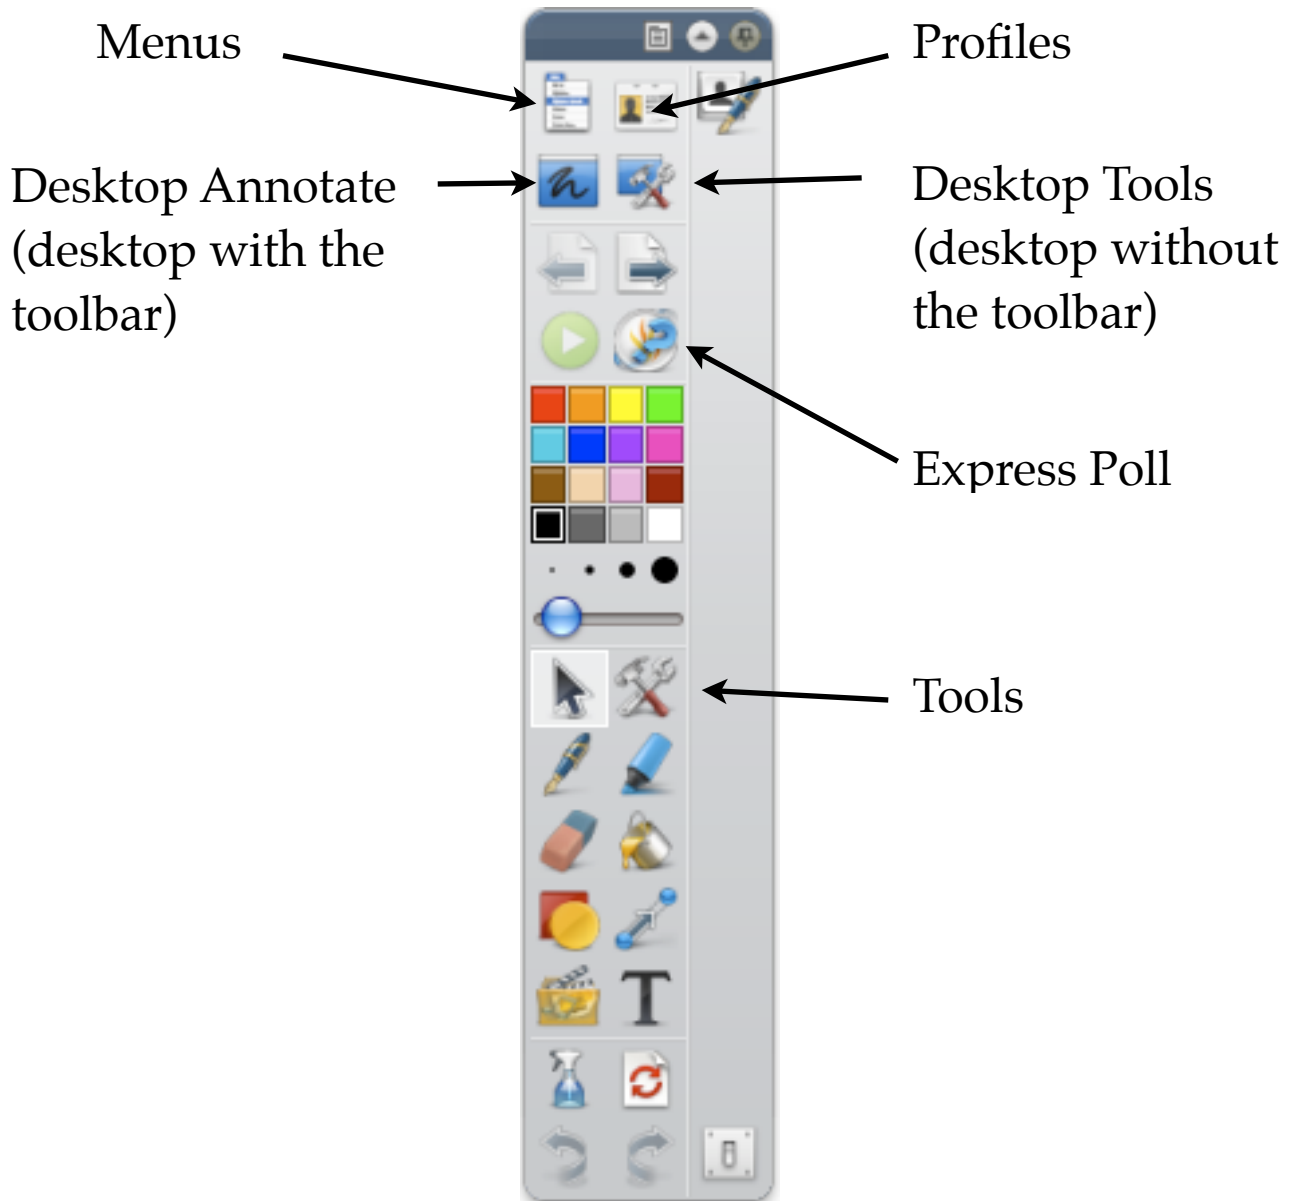

Welcome to ActivInspire

Inspire Concepts

Vocabulary: Annotate means to write!

The Anatomy of a Flipchart

Top Layer	Pen, Highlighter, Eraser, Magic Ink
Middle Layer	Objects, Text
Bottom Layer	Backgrounds

The Spray Bottle Tool allows you to clear entire layers at one time.

Upper Right Corner Menu

Options: This icon can be seen in many places!

Example: Top of toolbar, Top of Browser window, page thumbnails, etc.

Menus

Inspire is completely menu driven, so it should look much like any other application you have used before.

Profiles

Profiles allow you to customize toolbars for different subjects.

Desktop Annotate

Clicking this button allows you to go to your desktop with the full functionality of the Inspire toolbar. Most teachers use this when they want to write or highlight something that is not in ActivInspire.

Desktop Tools

Clicking this button allows you to go to your desktop without the toolbar of Inspire. There are several tools that are still available for use in the desktop tools, including the Express Poll for use with ActivExpressions.