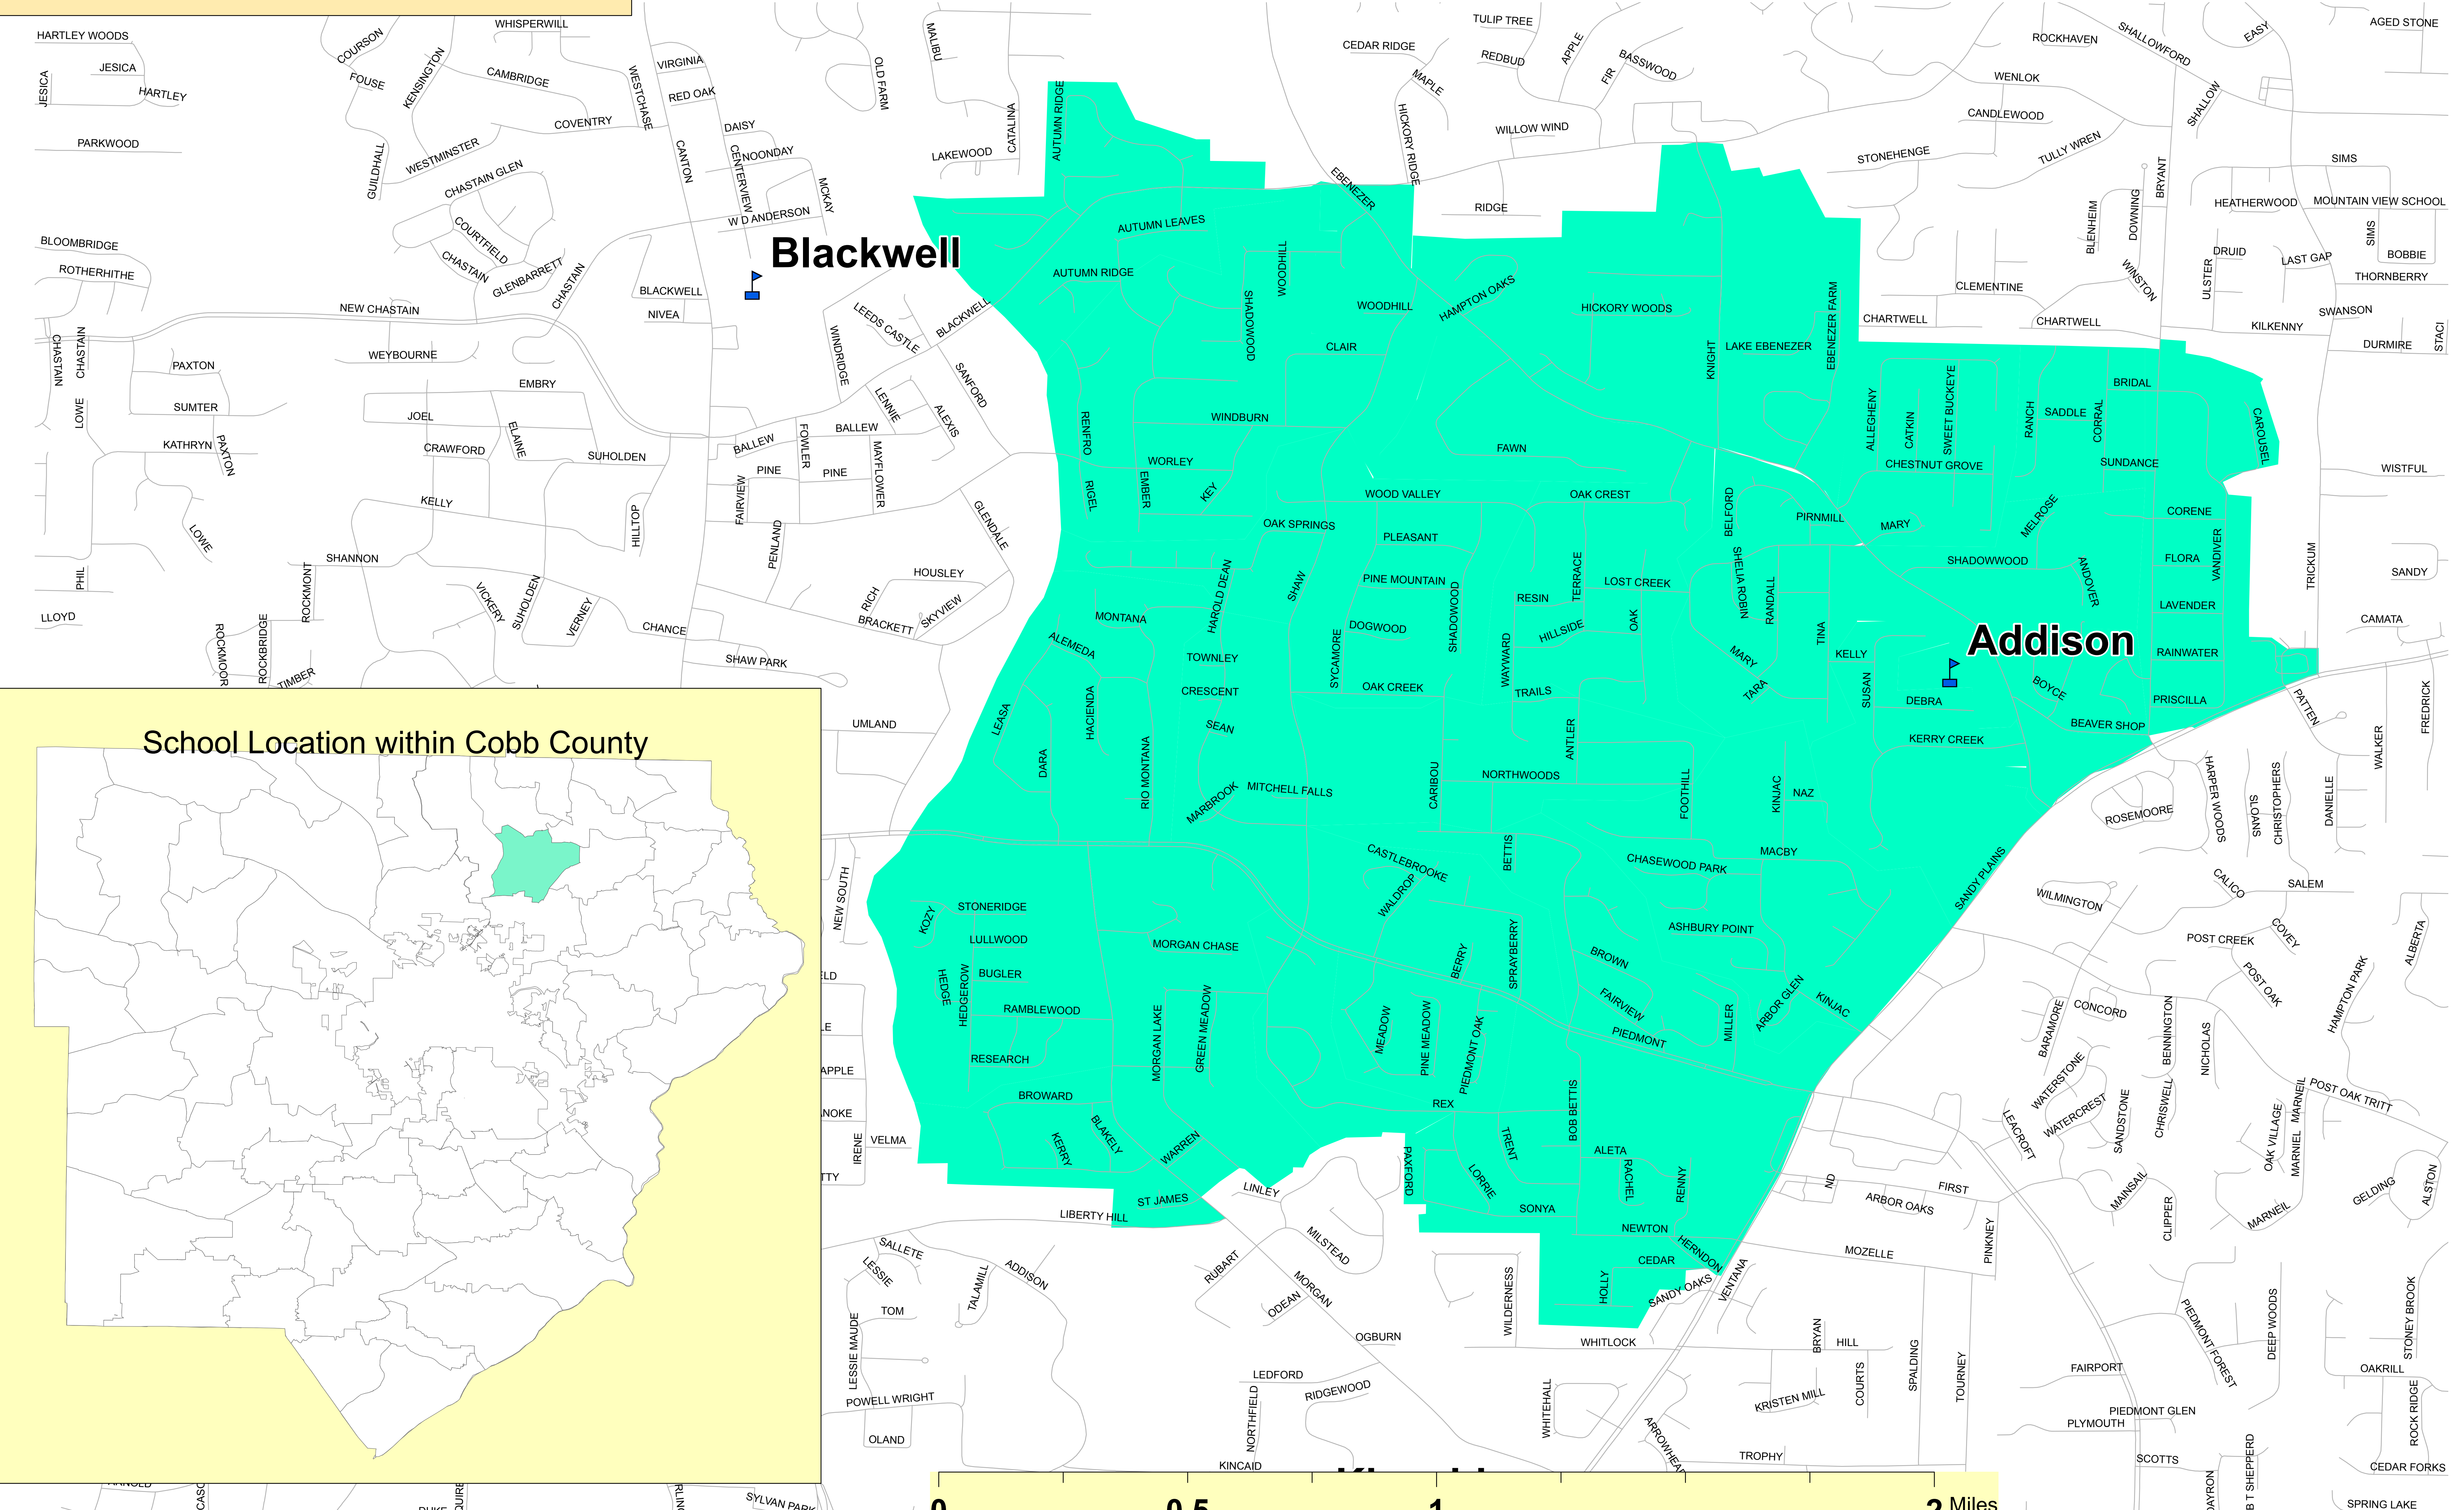

Addison Elementary

Cobb County School District 2013-2014 School Year

NOTICE

This map is an approximate representation of attendance zones and other features.
For precise information regarding a specific street address or dwelling address please go to the following web site: <http://edulogwebs1.cobbk12.org/edulog/webquery>
For precise information about any school attendance zone boundaries, please email: Planning.Operations@cobbk12.org

Blackwell

Addison

School Location within Cobb County

0 0.5 1 2 Miles