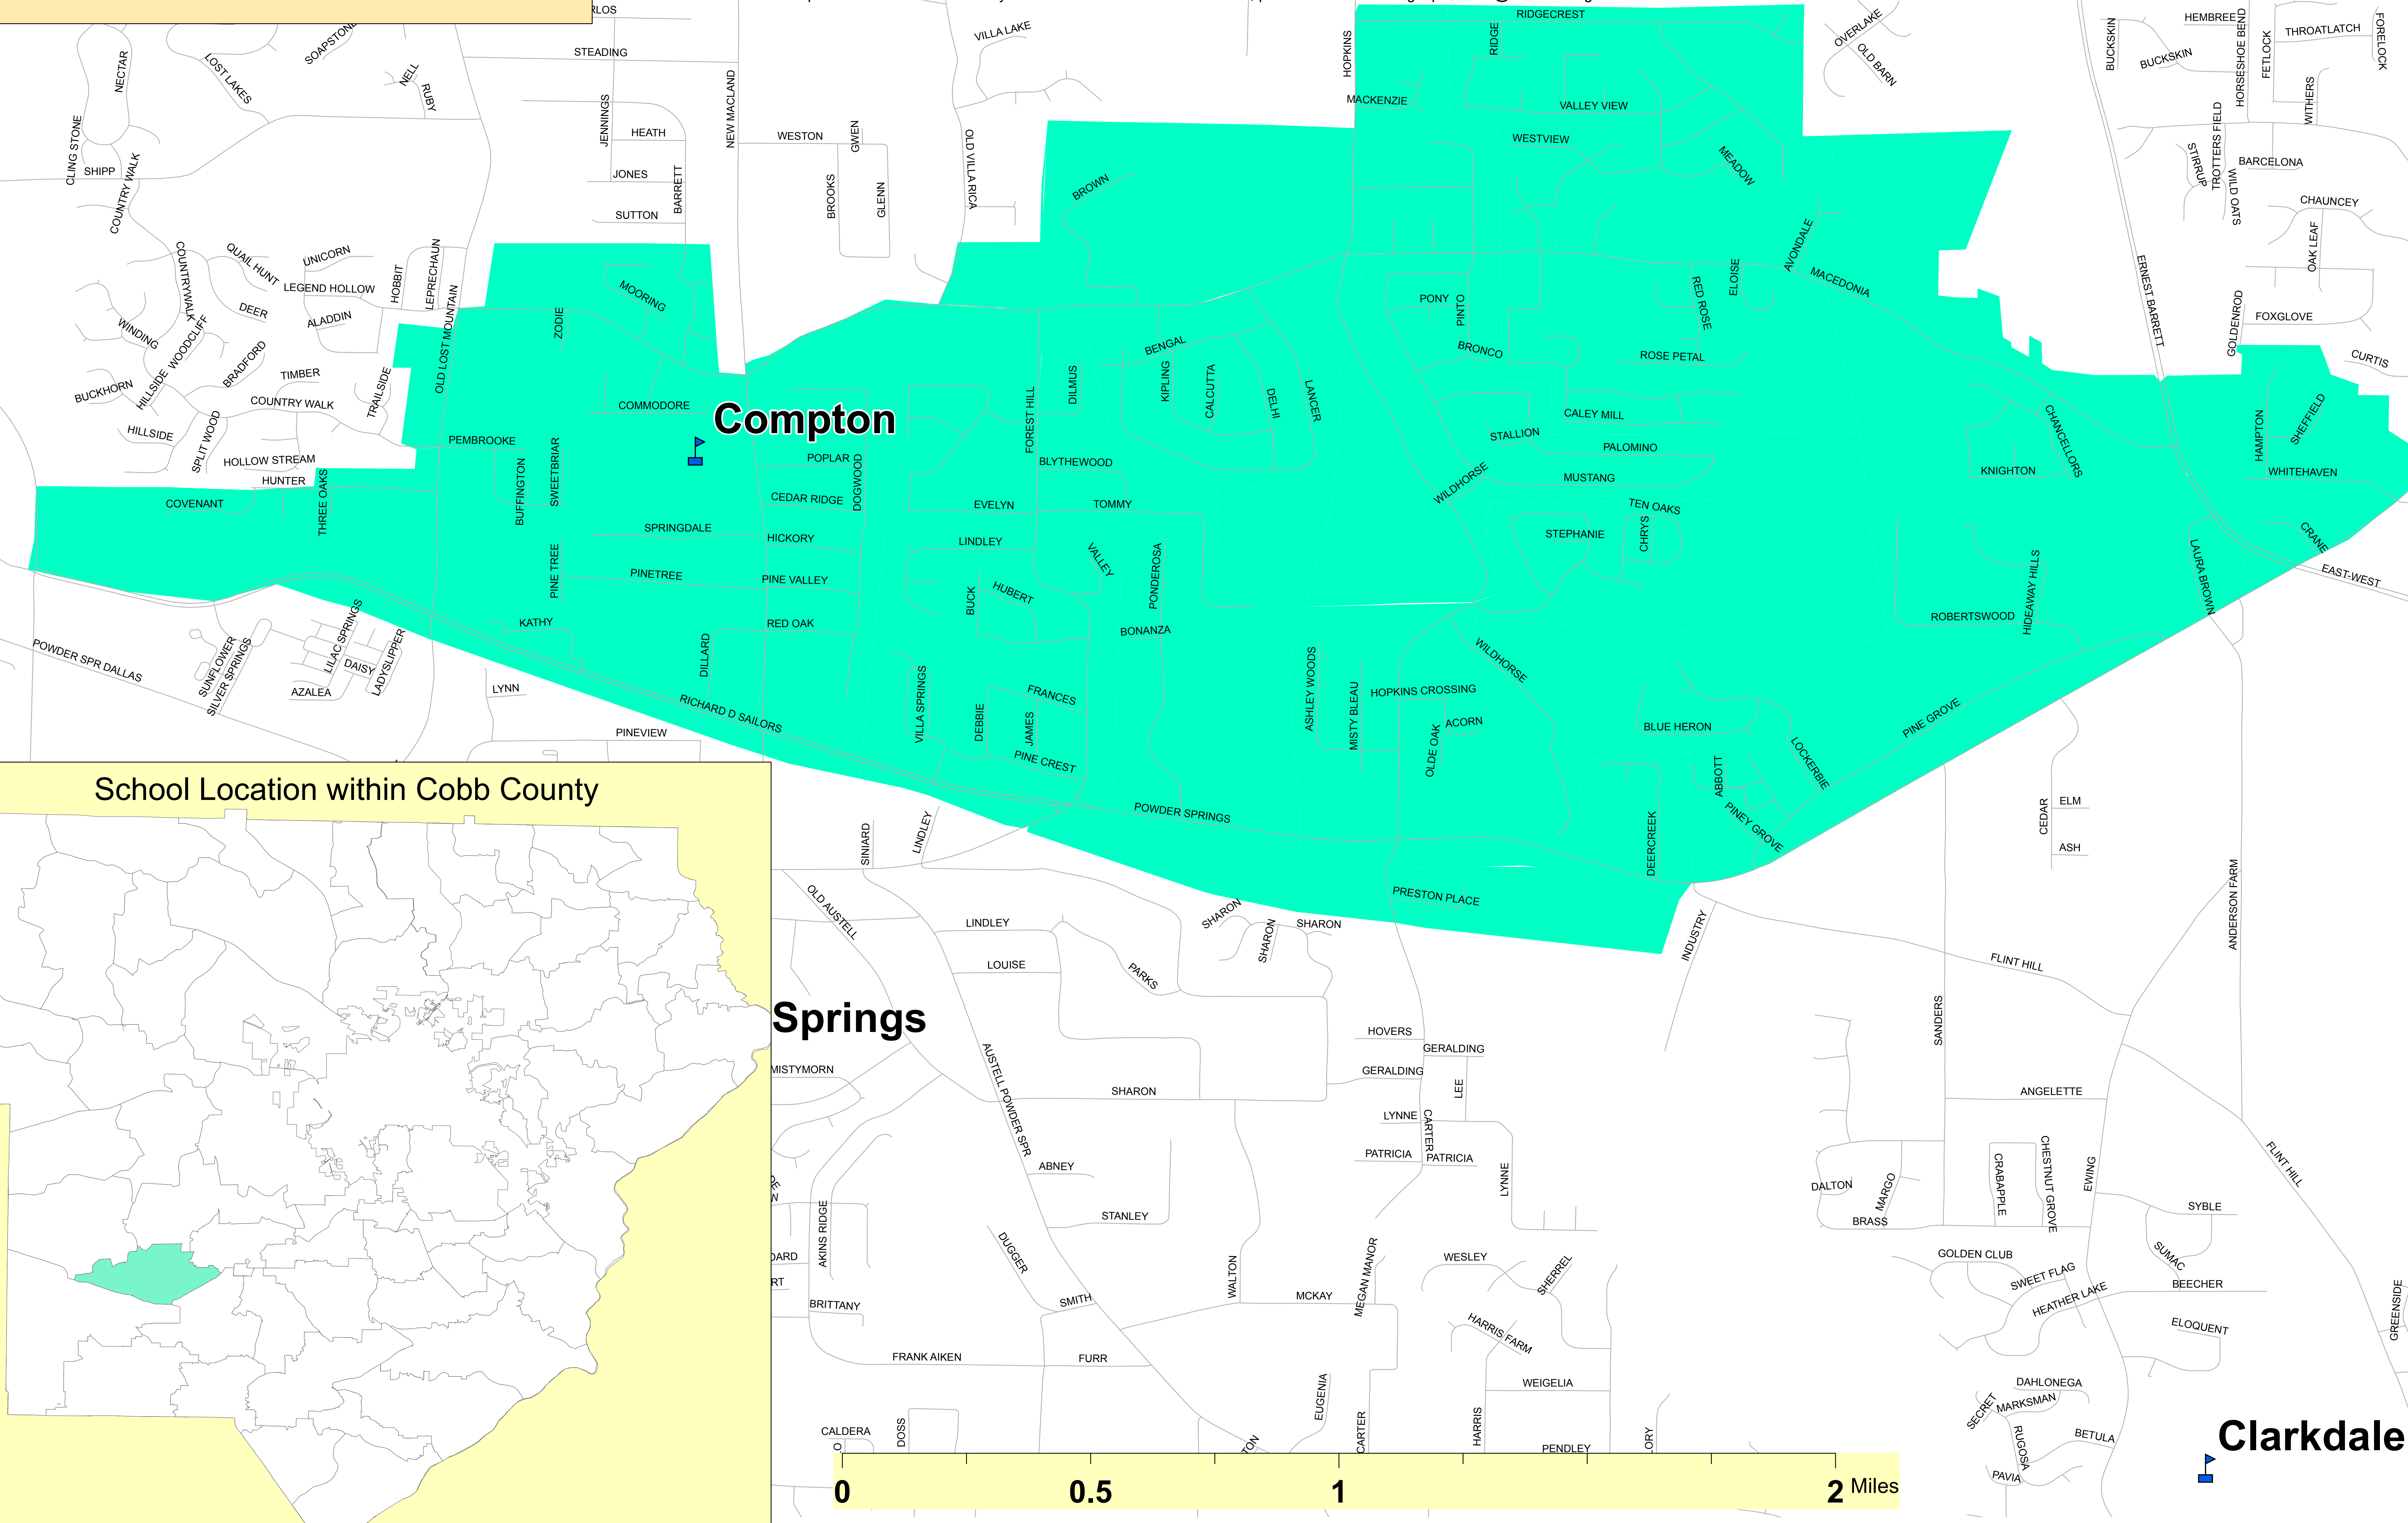

Compton Elementary

Cobb County School District 2013-2014 School Year

NOTICE

This map is an approximate representation of attendance zones and other features.
For precise information regarding a specific street address or dwelling address please go to the following web site: <http://edulogwebs1.cobbk12.org/edulog/webquery>
For precise information about any school attendance zone boundaries, please email: Planning.Operations@cobbk12.org

Clarkdale