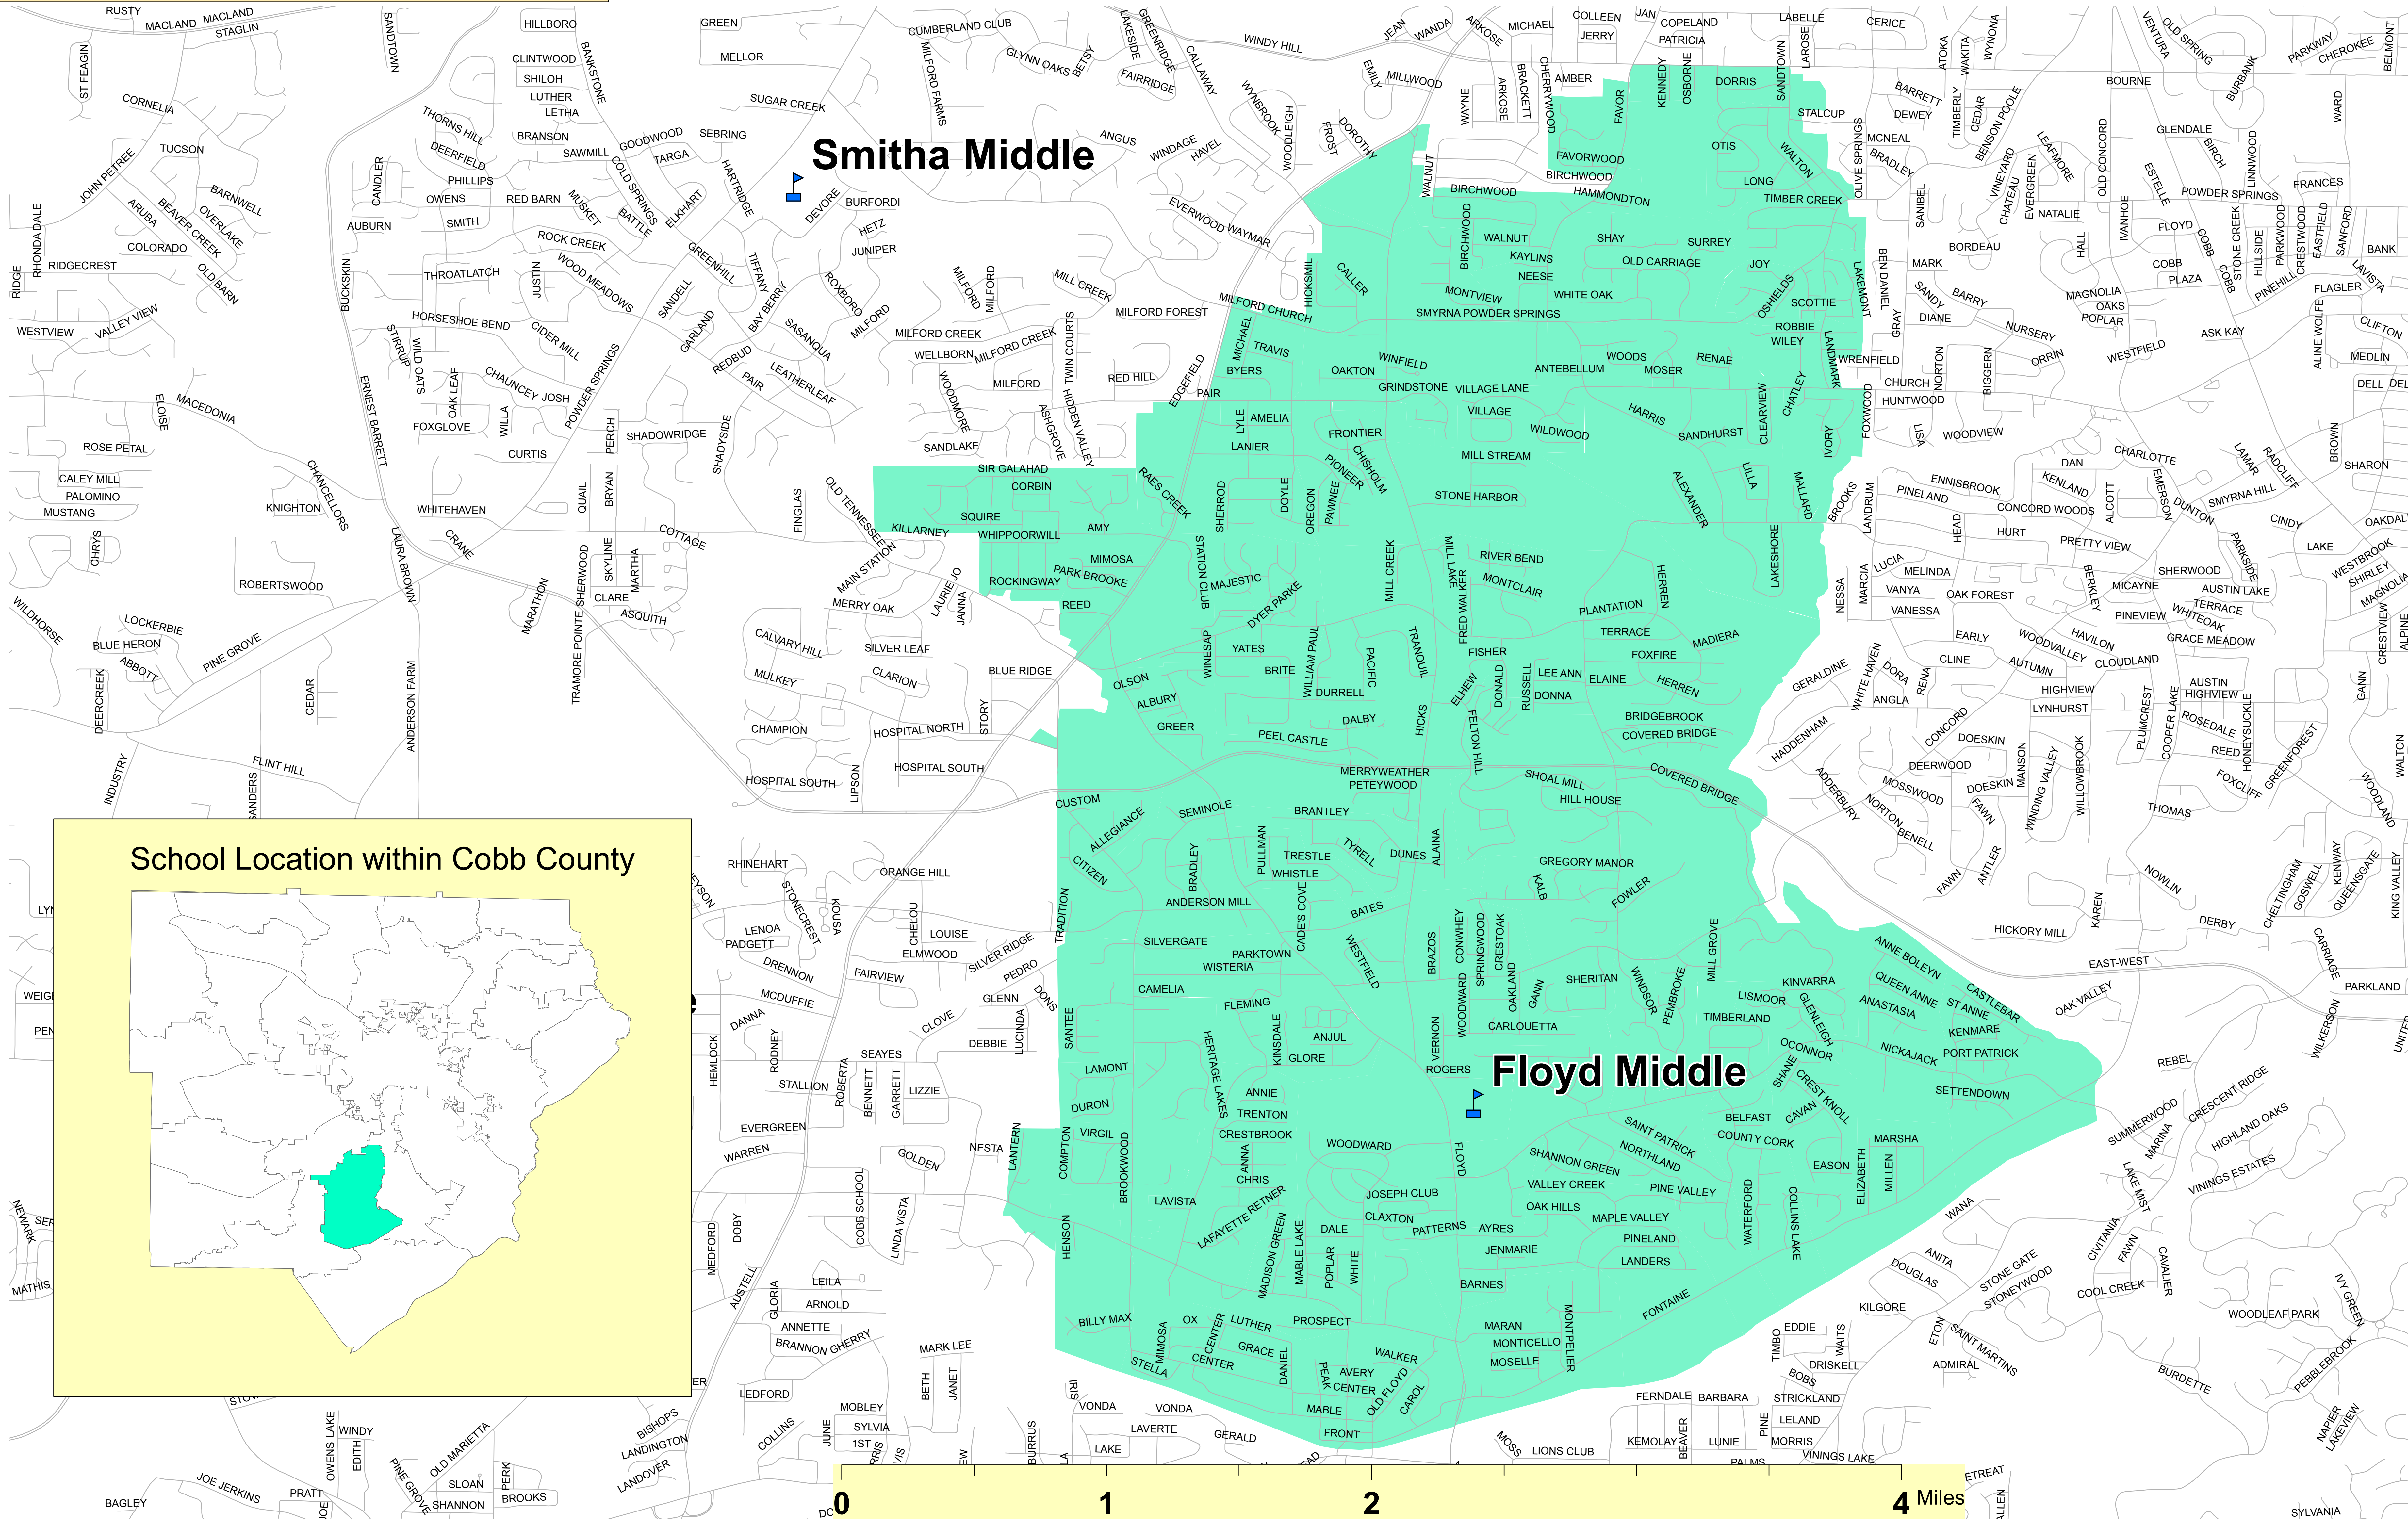

Floyd Middle

Cobb County School District 2013-2014 School Year

NOTICE

This map is an approximate representation of attendance zones and other features.
For precise information regarding a specific street address or dwelling address please go to the following web site: <http://edulogwebs1.cobbk12.org/edulog/webquery>
For precise information about any school attendance zone boundaries, please email: Planning.Operations@cobbk12.org

Smitha Middle

Floyd Middle

School Location within Cobb County