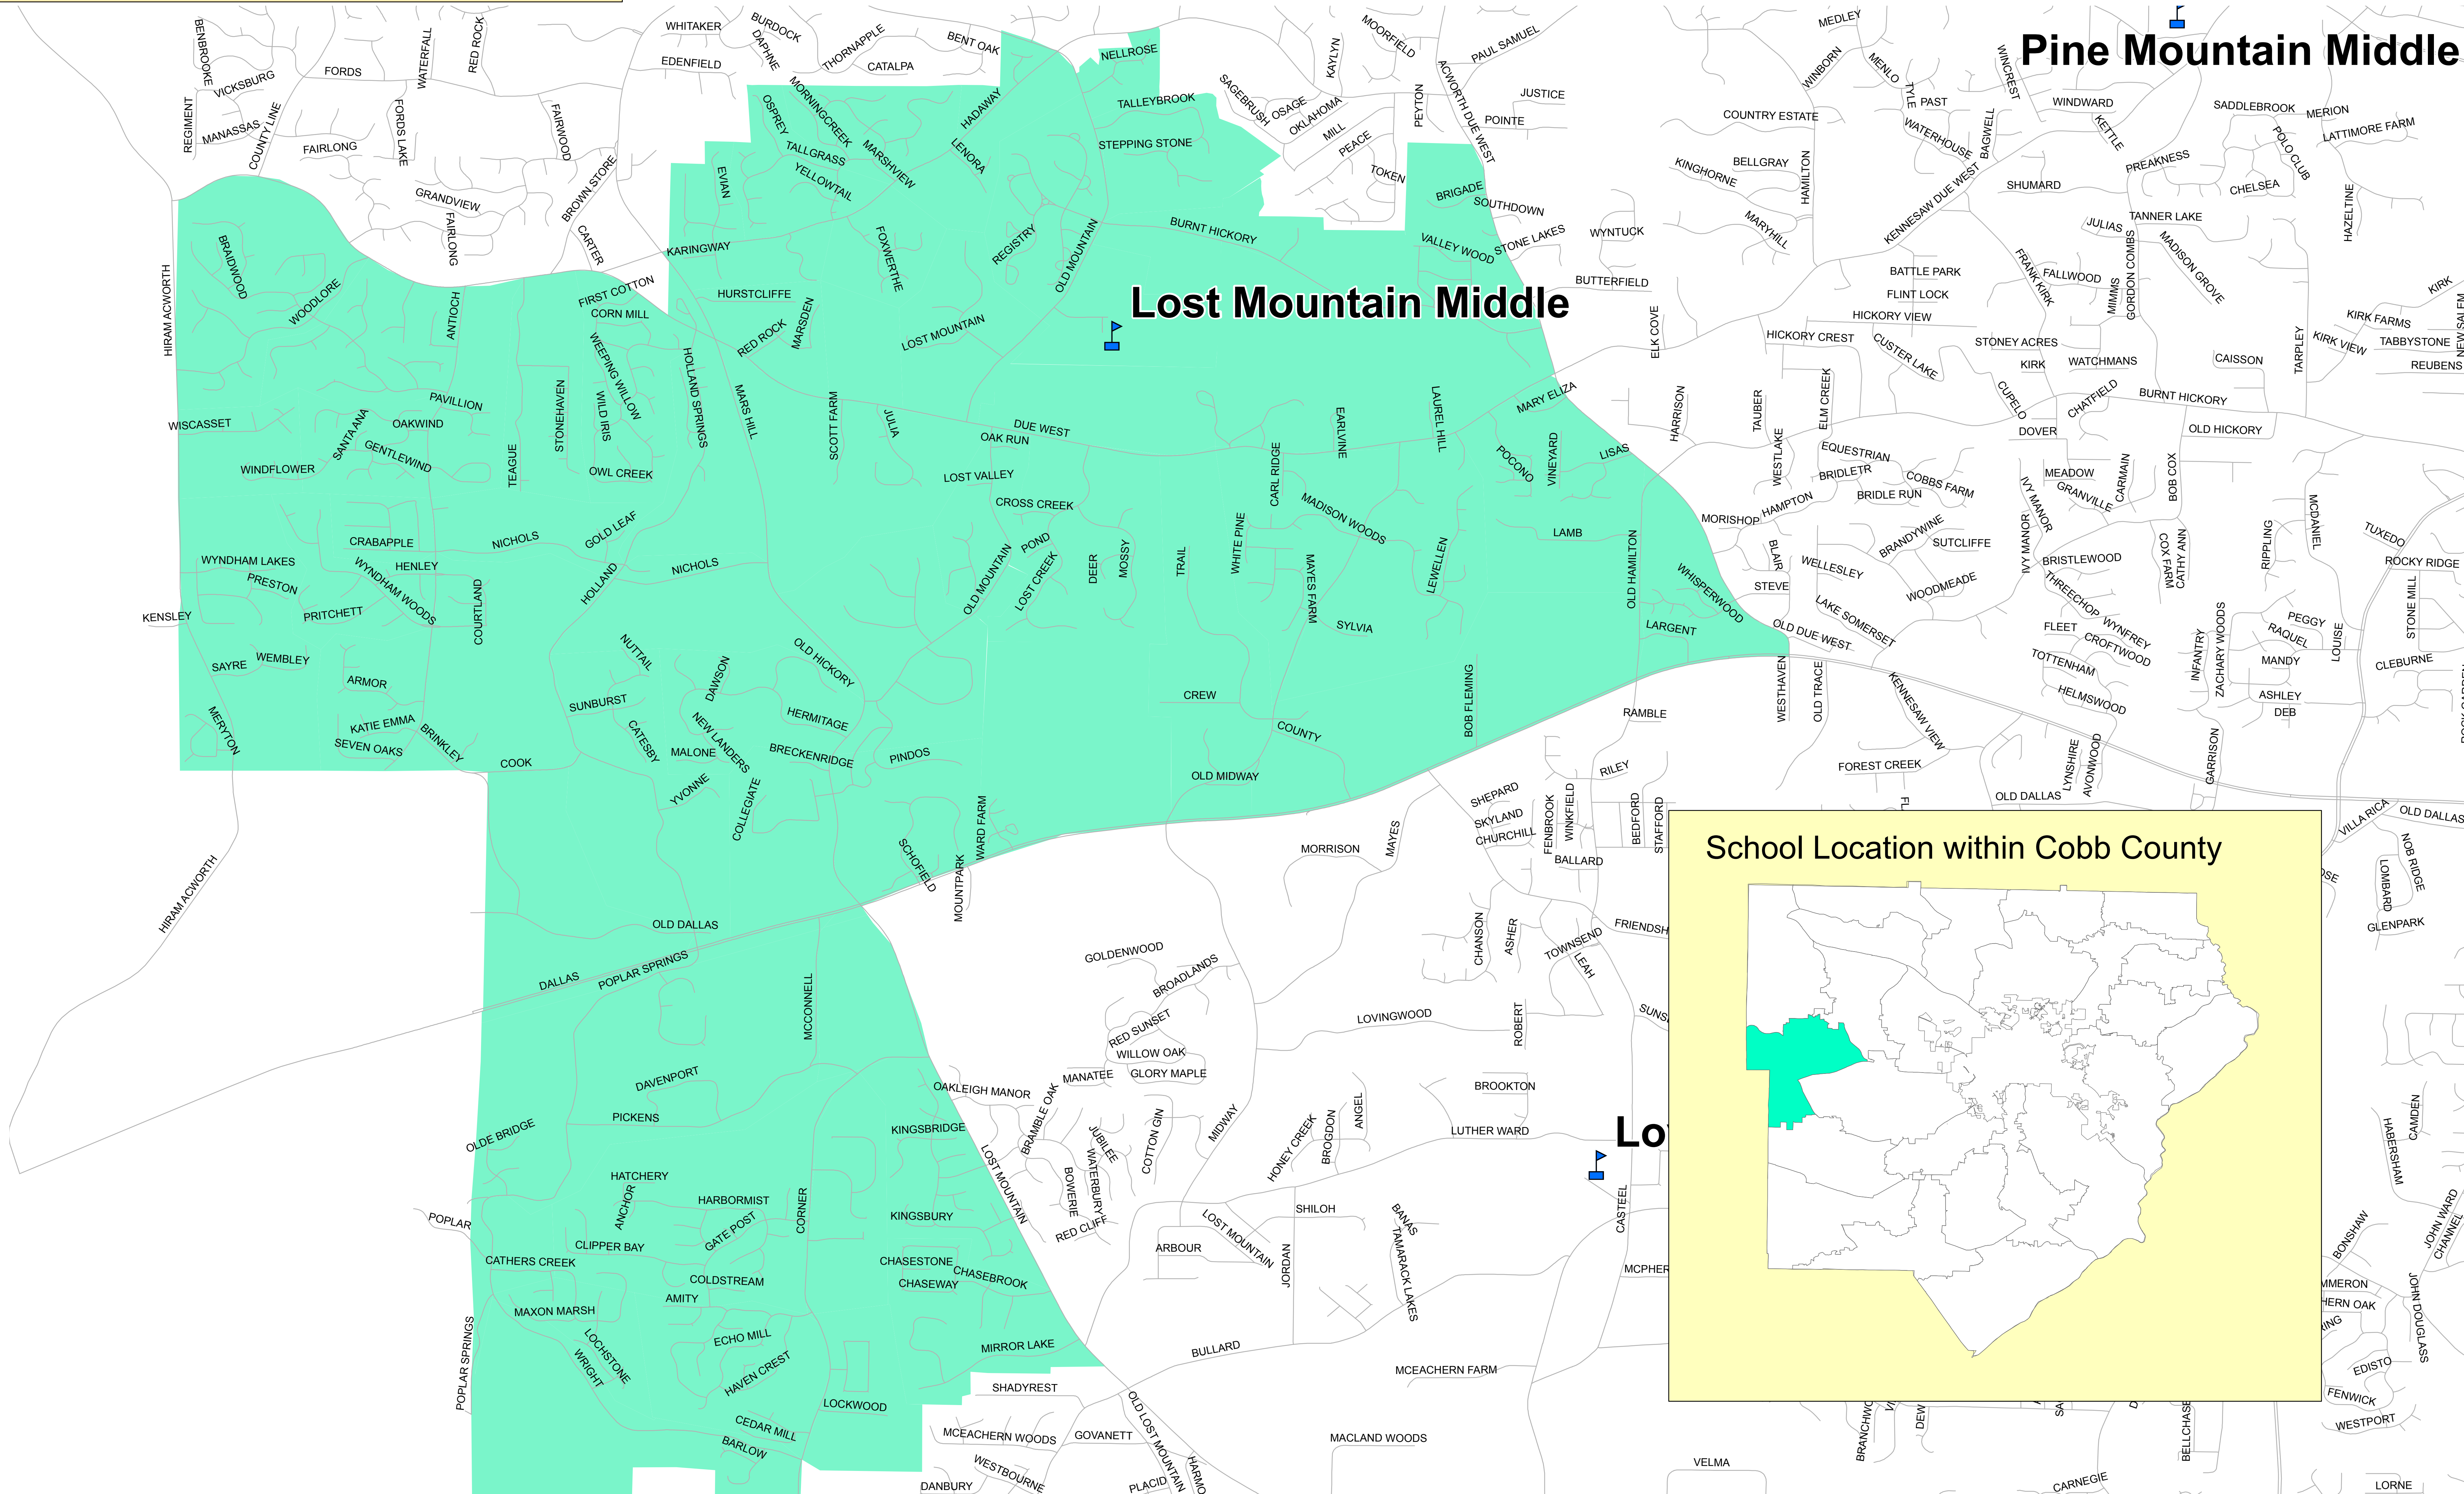

Lost Mountain Middle

Cobb County School District 2013-2014 School Year

NOTICE

This map is an approximate representation of attendance zones and other features.
For precise information regarding a specific street address or dwelling address please go to the following web site: <http://edulogwebs1.cobbk12.org/edulog/webquery>
For precise information about any school attendance zone boundaries, please email: Planning.Operations@cobbk12.org

Pine Mountain Middle

Lost Mountain Middle